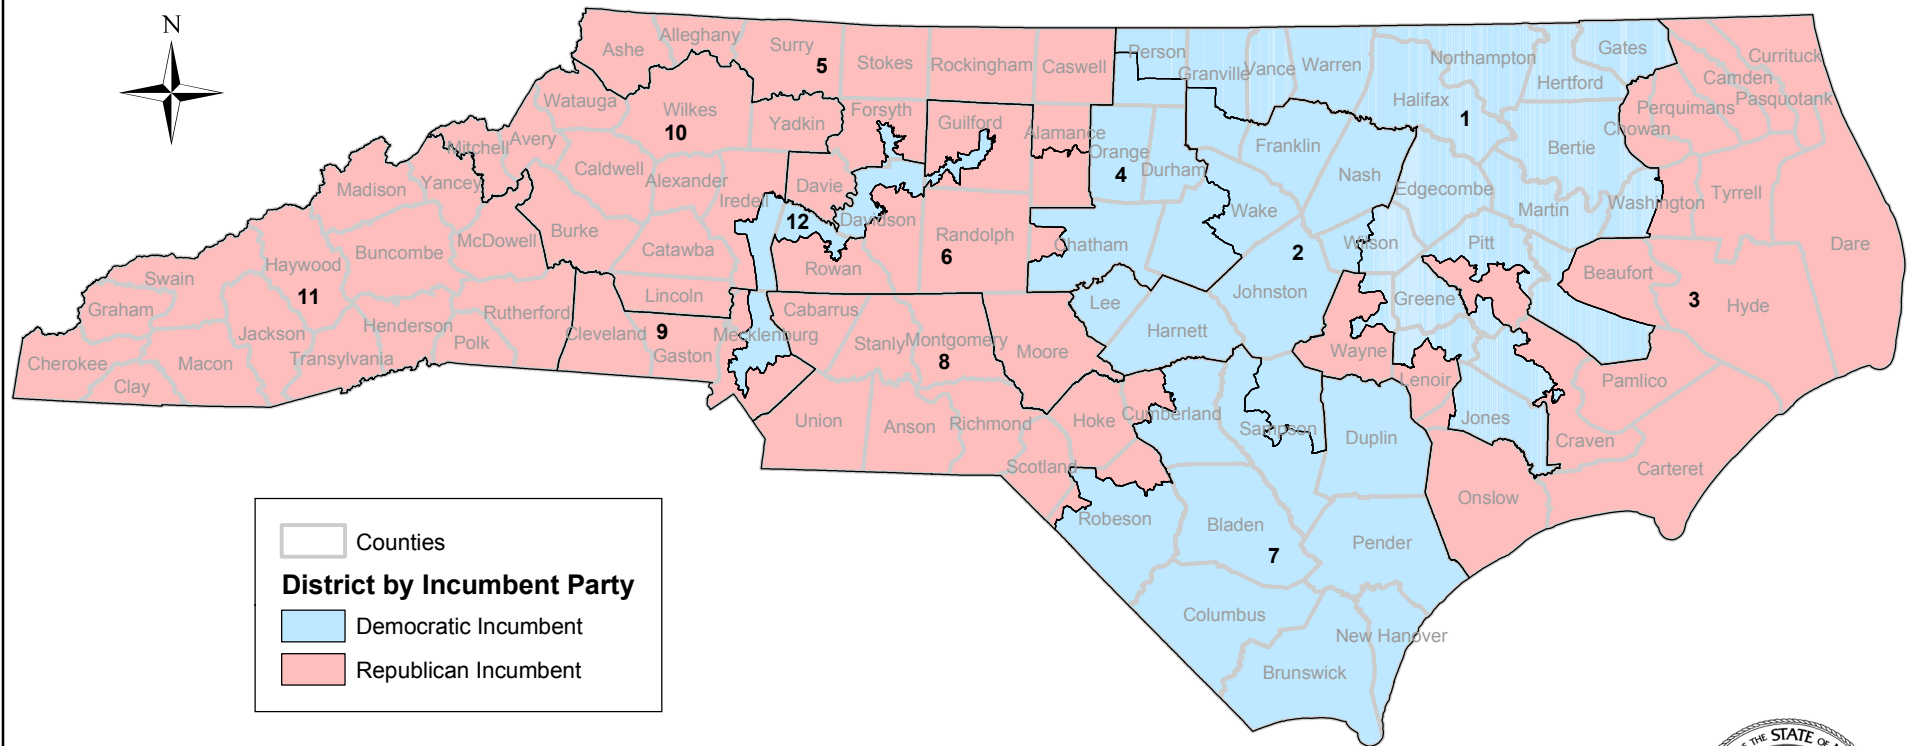

# North Carolina Congressional Plan by 2001 - 2002 Incumbent Party Affiliation

Counties  
**District by Incumbent Party**  
 Democratic Incumbent  
 Republican Incumbent